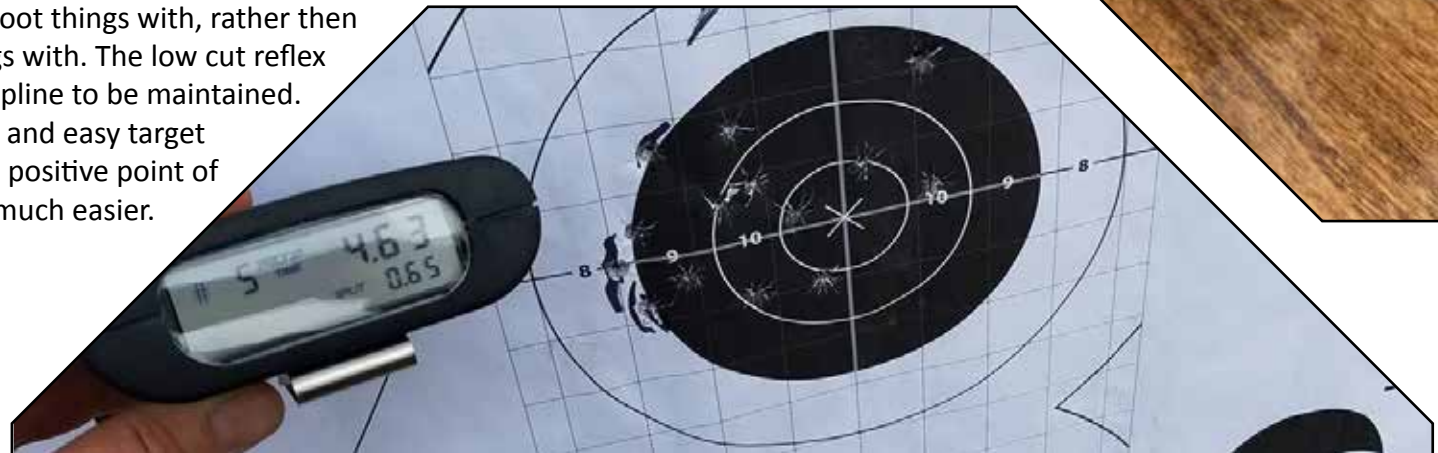

Obviously, it has to be durable and light weight. We took it a step further by enlarging the perceived FOV as well as allowing for a battery change that does not require un-mounting the optic.

The LUCID Optics tough, aluminum housing ensures the unit will stand up to the challenges you send its way. A high-quality, fully multi-coated lens ensures that the optic always provides a crisp, clean, Parallax free, wide field of view.

Our power drawer, side loading battery system, makes changing the battery super easy and alleviates the need to remove the Litl Mo from the firearm platform when changing out the power source.

The red dot brightness controls are located on the left side of the unit. The flush 1/2 MOA windage and elevation adjustments to get your zero achieved quickly.

Take the "Litl MO" out for a run and make your AR, pistol, or shotgun something you shoot things with, rather than something you shoot at things with. The low cut reflex lens allows for front sight discipline to be maintained. The 3MOA dot promotes fast and easy target acquisition, while providing a positive point of aim, making follow up shots much easier.

Get yours today!

Specifications:

- Objective: 28mmx19mm
- Power: 1632
- Dot Size: 3MOA
- Length 1.81"
- Battery Life: 1000hr
- Wind & Elev Travel: 160MOA
- Weight: 1oz
- FOV: 60' @ 100yds
- Waterproof: IPX8
- RMR Footprint in 2022
- Parallax Free: YES
- Recoil: .44MAG