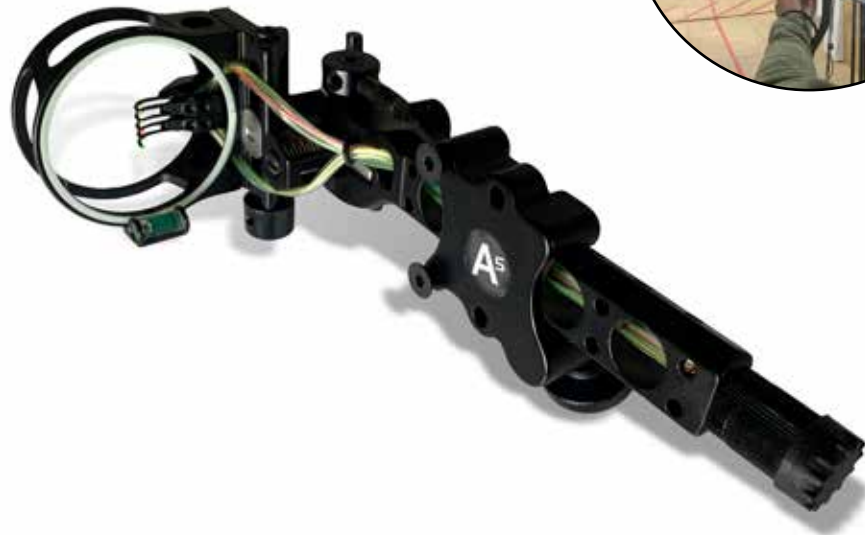

A5

5 Pin Archery Sight

LUCID OPTICS | A5, 5 Pin, Fully Adjustable, Archery Sight

MSRP \$239

A5 *Fully Adjustable, 5 Pin Archery Sight*

As one of the rising brands in precision aiming solutions, we thought it was time to bring some LUCID Optics common sense to the archery market. At Lucid Optics we all hunt. We also appreciate the ability for precision in our aiming devices. We put our heads together and asked a few tournament circuit Pro's what they wanted to see from an Archery sight and the A5 was brought to life.

We are proud to introduce a very robust, incredibly adjustable (5) pin precision archery sight to the market with the A5. With all the A5 parts precision CNC Machined, an innovative toolless design for adjustments and ultra-fine audible and tactile click adjustments, this sight offers all the fine adjustment necessary for a zero compromise in shot placement. The A5 has a bright (5) pin set of fiber optics offering a operator sett-able sight picture sure to allow your sliver slinging to reach. The A5 is a whole lot of sight for the money.