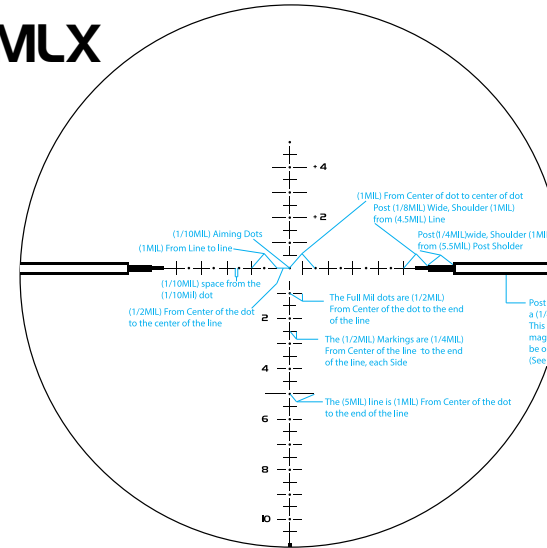

This reticle is set in the MLX 4.5-18x44 in the first focal plane. This means that the reticle grows and shrinks in appearance with the magnification change, keeping the measurements of the reticle consistent.

With the MLX reticle offering 10 MILS of "hold over" and 5 MILS of "hold under" available on the highest magnification, more as you reduce the magnification and increase the FOV. The PRS competitor and MIL oriented precision shooter will be right at home behind this reticle.

	ITEM	OBJECTIVE	MAGNIFICATION	COATINGS	DIOPTR	OCULAR	LENGTH	WEIGHT	MOUNTING	POWER	BATTERY LIFE	ILLUMINATION
RED DOT SIGHTS	HD7 (Full-Size)	34mm	--	Full Multi	--	25mm	5.5"	14oz	Picatinny	AAA	2500HR	RED
	HDx (Mid-Size)	32mm	--	Full Multi	--	25mm	4.35"	10oz	Picatinny	AAA	2500HR	RED
	M7 (Compact)	25mm	--	FBMC	--	20mm	2.6"	5oz	Picatinny	2032	1500HR	RED
	Litl Mo (Micro)	28x19mm	--	FBMC	--	--	1.81"	1oz	Rail/Plate	1632	1000HR	RED
RIFLE SCOPES	L5 6-24x50, SFP	50mm	6x - 24x	FBMC	-2 - +1.5	36mm	15.25"	24oz	30mm	--	--	--
	L5 4-16x44, SFP	44mm	4x - 16x	FBMC	-2 - +1.5	34mm	14.25"	23oz	30mm	--	--	--
	L7 1-6x24, SFP	24mm	1x - 6x	FBMC	-2.5 - +3	34mm	10.75"	19oz	30mm	2032	2500HR	BLUE
	MLX 4.5-18x44, FFP	44mm	4.5x - 18x	FBMC	-2.5 - +3	34mm	14"	24oz	30mm	--	--	--
	P7 4x Prismatic	35mm	4x	FBMC	-2 - +1.5	28mm	6.5"	19oz	Picatinny	AA	2500HR	RED-BLUE
SPOTTING SCOPES	SC9 9-27x56 ED	56mm	9x - 27x	FBMC	--	18mm	8.25"	23oz	1/4-20	--	--	--
BINOCULARS	B-10, 10x42 ED (Full Size)	42mm	10x	FBMC	-1.75 - +1.75	24mm	6.5"	23.5oz	1/4-20 Adaptable	--	--	--
	B-8, 8x42 ED (Full Size)	42mm	8x	FBMC	1.75 - +1.75	24mm	6.5"	23.5oz	1/4-20 Adaptable	--	--	--
WEAPONS LIGHT	C3 Weapons light	--	--	--	--	--	2.9"	2oz	Picatinny	AAA	250HR	--
ACCESSORY OPTICS	2x-5x Variable Magnifier	25mm	2x - 5x	FBMC	-2 - +1.5	26mm	5.18"	8oz	30mm	--	--	--
	2x Magnifier	24mm	2x	Multi	-2 - +1.5	20mm	1.9"	1oz	HD7- Ocular	--	--	--