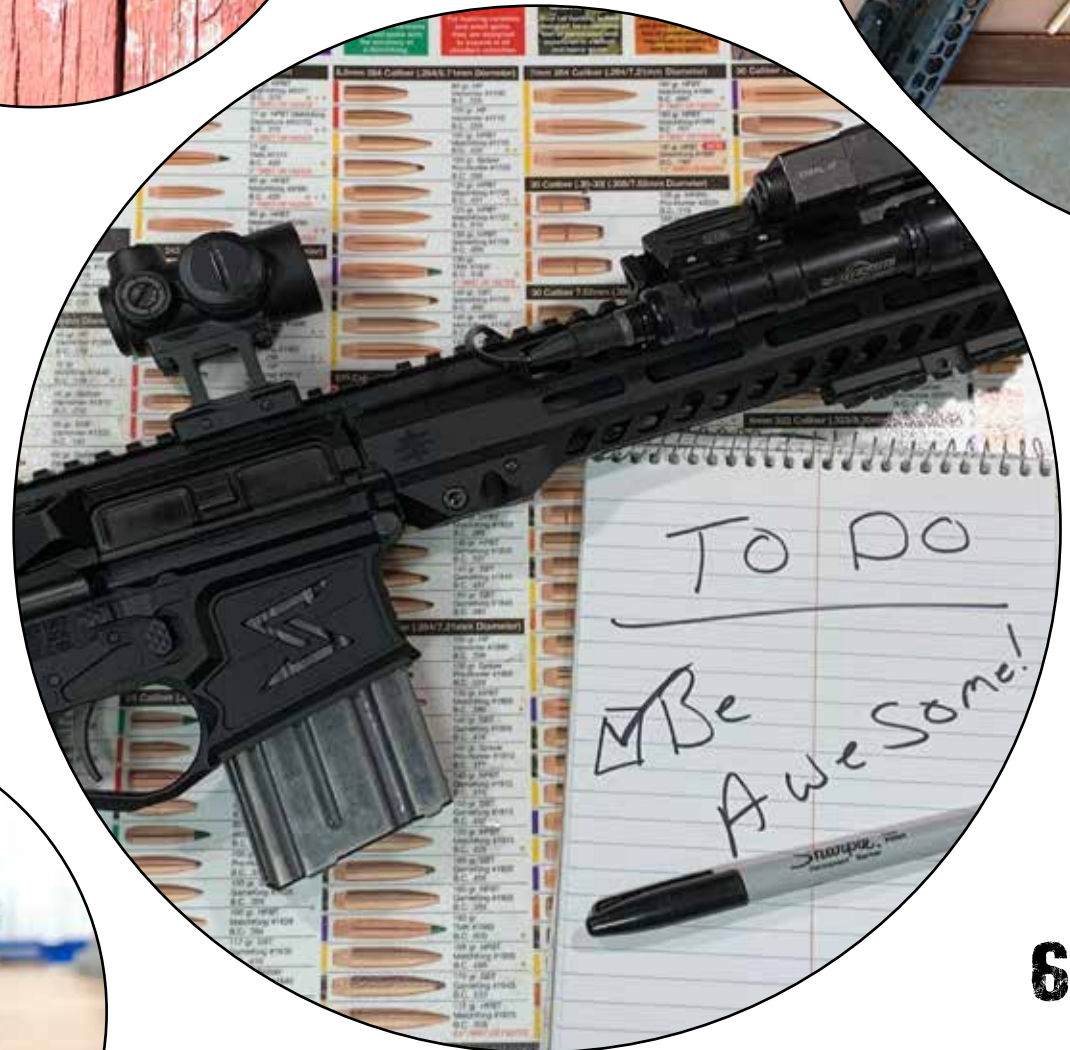

MSRP $309

M7 *When Size Matters*

After some of the most frustrating and maybe purest forms of flattery, the previous M7 took a small break from production. As promised, we have revised the concept and finally landed on a version worthy of the LUCID OPTICS M7 name and reputation.

This well thought out Micro Red Dot Sight makes a strong contribution to the shooting community. It's light, it's tough and is a handsome addition to any rifle.

The M7 has the new and proven M5 reticle. This reticle geometry has been proven to shave time getting on target by over 25% as compared to a conventional dot. The M5 reticle is set in the M7 with (11) brightness settings to provide a clear reticle sight picture in bright sunlight all the way down to NVG compatible operation. With a quality battery installed, the M7 offers over 1000 hours of battery life, making sure you enjoy the match or stay on mission without fail.

The M7's modular mounting system allows the optic to be placed on a picatinny rail in a low (AK) setting to an (AR) Mil Spec, Lower 1/3 Co-witness height, making it very versatile for the operator in platform adaptability.

When Size matters and split seconds count, get on target with a NEW M7 from LUCID Optics.