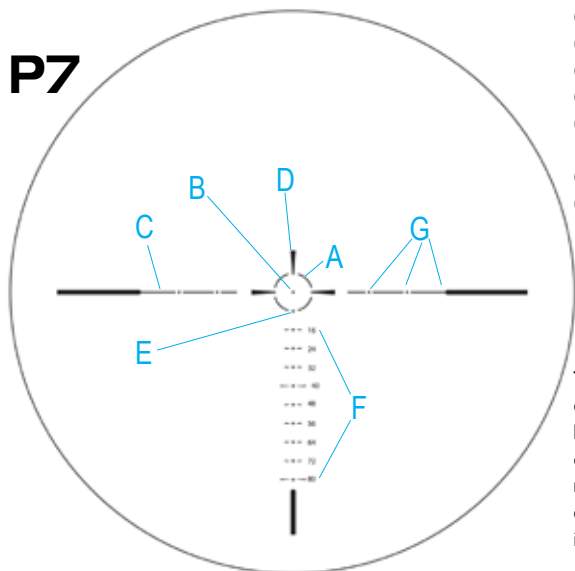

P7

- (A) - 4 MOA Circle, 1/4 MOA Line Width
- (B) - 1/4 MOA Zero Dot
- (C) - 1/4 MOA Cross Hair Line Width
- (D) - Sighting Wedges, 1/2 MOA thick, 8 MOA long
- (E) - 1/4 MOA Drop Dots, 8 MOA Apart Drop Dots are numbered with reference MOA's (FIXED Only)
- (F) - Ref. Drop Bar (Wider) 4MOA wide
- (G) - Windage Dots, 1/4MOA:
  Outside Edge of Sighting Wedge is 20MOA
  1st Dot is 32 MOA from Zero
  2nd Dot is 48 MOA from Zero

The P7 reticle is set on the second Focal plane. This is done intentionally to allow the operator to be able to back off the magnification and gain substantially more distance in target striking capability. By backing off the magnification, this changes the field of view and increases the "Hold Over" distances available to the operator in the field of view, meaningful and precise.

M5