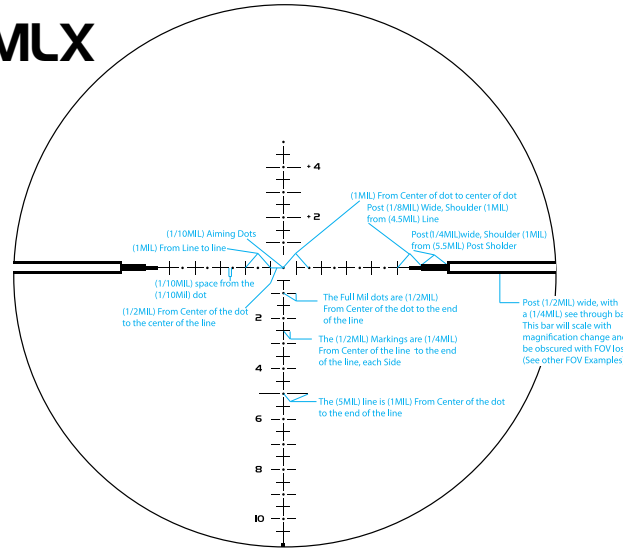

This reticle is set in the MLX 4.5-18x44 in the first focal plane. This means that the reticle grows and shrinks in appearance with the magnification change, keeping the measurements of the reticle consistent.

With the MLX reticle offering 10 MILS of "hold over" and 5 MILS of "hold under" available on the highest magnification, more as you reduce the magnification and increase the FOV. The PRS competitor and MIL oriented precision shooter will be right at home behind this reticle.

P7