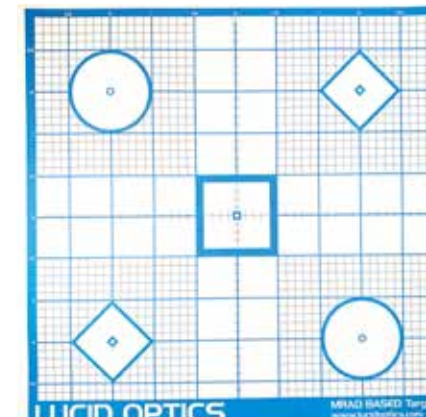

SPECIFICATIONS:

- Generous 18"x18" Size
- 9 Aiming Points
- SIDE 1 - 1MOA Grid
- SIDE 2 - 1/10 MIL Grid
- High Quality Paper
- Bundles in pads of (20)
- Easy to see Cyan Color

MSRP \$24.99 (Pad of 20)

MOA Side 1

MRAD Side 2

TP4 - Aluminum (4) section Tripod w/ball head Mount

When it is time to glass, you need to get stable. The TP4 full size Tripod offers exceptional stability in an elegant four section aluminum tripod. Offering the ease of twist lock leg sections, you can get to the right height quickly. The included ball head mount has enough adjustments to get you in the right position for viewing. The built-in Mono-Pod feature allows for an ultra light and fast platform for folks on the go. This full featured tripod is sure to get you stable and let you see with a LUCID Optics view, "clearly".