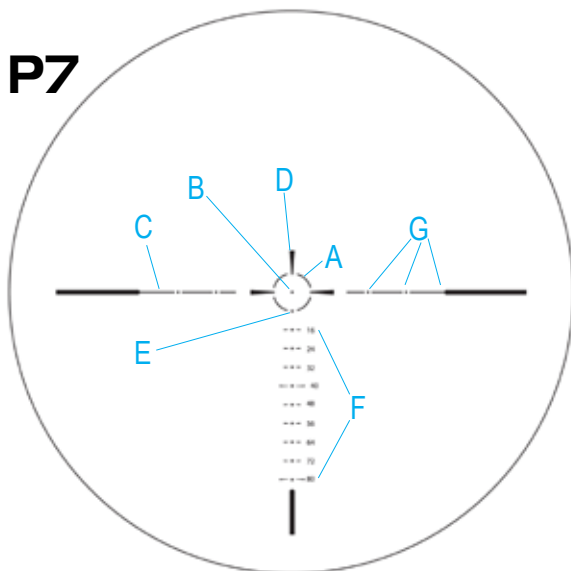

- (A) - 4 MOA Circle, 1/4 MOA Line Width
- (B) - 1/4 MOA Zero Dot
- (C) - 1/4 MOA Cross Hair Line Width
- (D) - Sighting Wedges, 1/2 MOA thick, 8 MOA long
- (E) - 1/4 MOA Drop Dots, 8 MOA Apart Drop Dots are numbered with reference MOA's (FIXED Only)
- (F) - Ref. Drop Bar (Wider) 4MOA wide
- (G) - Windage Dots, 1/4MOA:
  - Outside Edge of Sighting Wedge is 20MOA
  - 1st Dot is 32 MOA from Zero
  - 2nd Dot is 48 MOA from Zero

The P7 reticle is set on the second Focal plane. This is done intentionally to allow the operator to be able to back off the magnification and gain substantially more distance in target striking capability. By backing off the magnification, this changes the field of view and increases the "Hold Over" distances available to the operator in the field of view, meaningful and precise.

M5