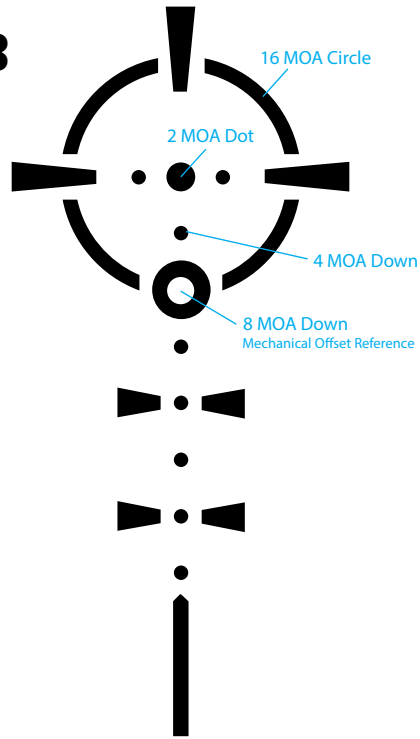

P8

The P8 reticle was a natural evolution from the P7 reticle as it applies to a prismatic optic specifically. This reticle embodies all of the features and geometry that make it exceptionally fast to target as well as some very useful reference points for moving targets as well as longer ones that need some hold over.

Keeping with the Lucid Optics mind set and the popularity in the Blue illumination you will find the P8 Illuminated in a crisp blue hue.

If you liked the P7, get ready to fall in love with the P8.

WARRANTY EXPLAINED

LUCID Optics takes quality control and customer service VERY seriously. We do not see a lot of issues with our products, but things happen. From time to time we need to address an issue. In this process, we will do everything possible to make the situation right and fair for all involved. Our customers are our top priority.

Our LIMITED LIFETIME WARRANTY is a guarantee that LUCID Optics branded items will be free from manufacturer defects and will hold up to normal wear and tear. Please note that this is not a license to abuse our products and then ask for a refund. Also, please be sure that ALL other potential sources of any issue are explored before making a warranty claim. This simply saves everyone time and effort.

Bottom line, if there is truly a problem with the item, LUCID Optics will make every effort to make the situation right. As for the non-LUCID Optics branded items we may carry, they will be subject to the original manufacturer's warranty.

ALL warranty issues need to be handled by LUCID Optics directly with the customer. Please don't take a LUCID Optics item back to the dealer to resolve, as they will have very limited resources and abilities to assist you in getting the issue resolved. Please bring the issue to our attention directly.

If you experience an issue with one of the LUCID Optics items please let us know. Often emailing us at support@lucidoptics.com is the best first step. We will first attempt to help you troubleshoot the issue. If we are unable to help you resolve the issue initially we will need to open a formal warranty review case. Rest assured, your issue will be handled personally and professionally.

AS SEEN ON TV...

This crazy adventure where we tell stories share some adventures and find ways to give back a little. Ballistic Pursuits was born in the height of COVID. Somehow we found a way to travel to South Africa and film our first real adventure. This TV asset can be found on the Pursuit Channel's "PursuitUP" app. We also have all of the episodes here, (<https://ballisticpursuit.com/episodes/>).

So, tune in and come along with the Ballistic Pursuits team as we make Tracks into South Africa.